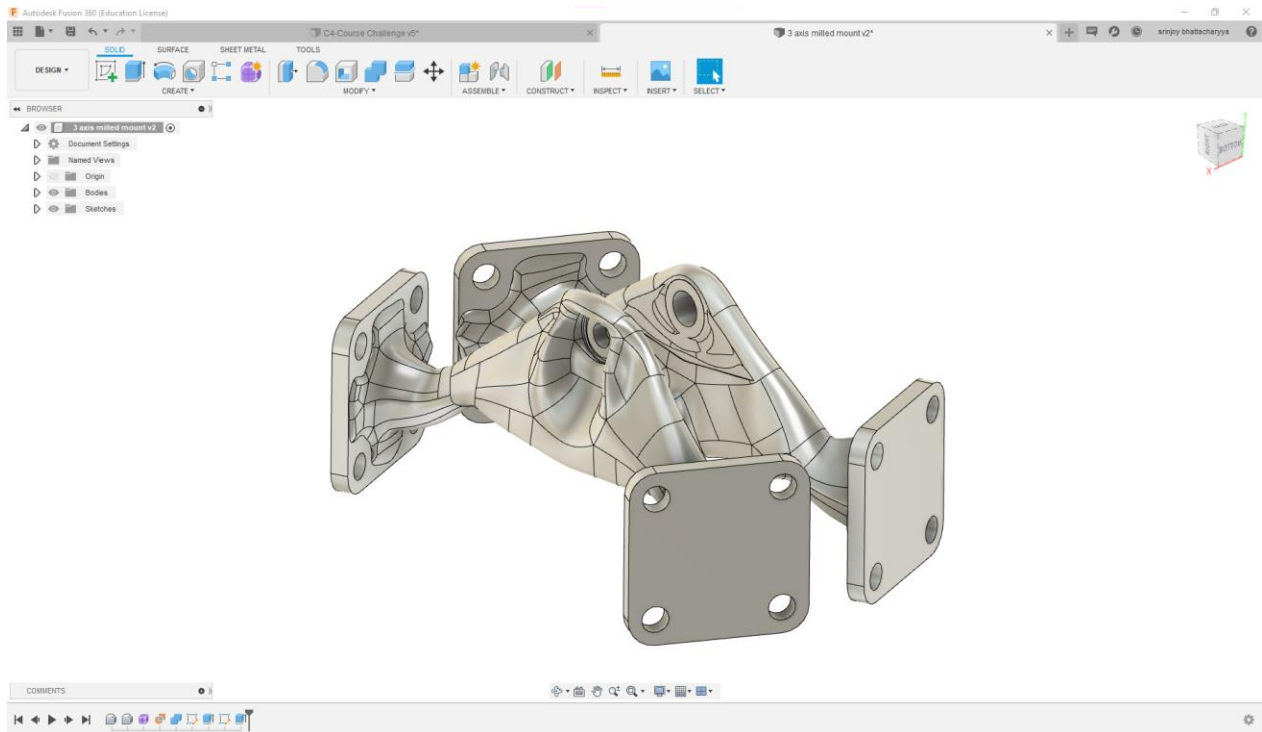

GENERATIVE DESIGN BRACKET

STUDY ENVIRONMENT SETUP

GENERATED MODEL

EXPORTED MODEL

LINK TO DESIGN

<https://a360.co/30EeCfu>

MODEL SIMULATIONS

FULL ASSEMBLY