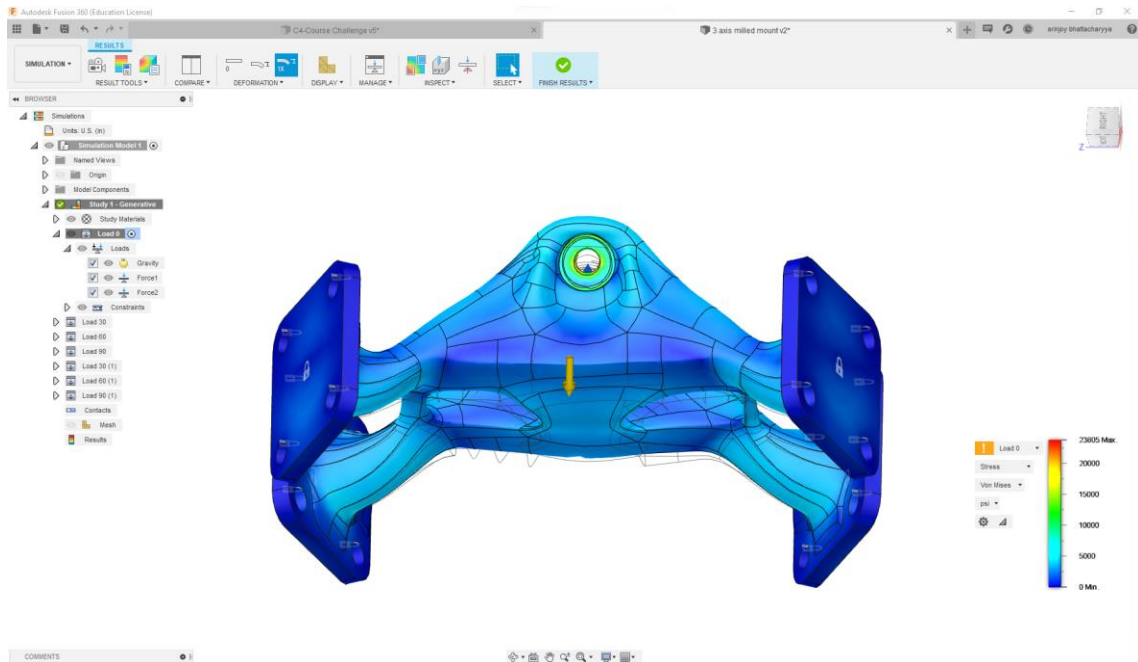

GENERATIVE DESIGN BRACKET

STUDY ENVIRONMENT SETUP

GENERATED MODEL

EXPORTED MODEL

LINK TO DESIGN

<https://a360.co/30EeCfu>

MODEL SIMULATIONS

FULL ASSEMBLY