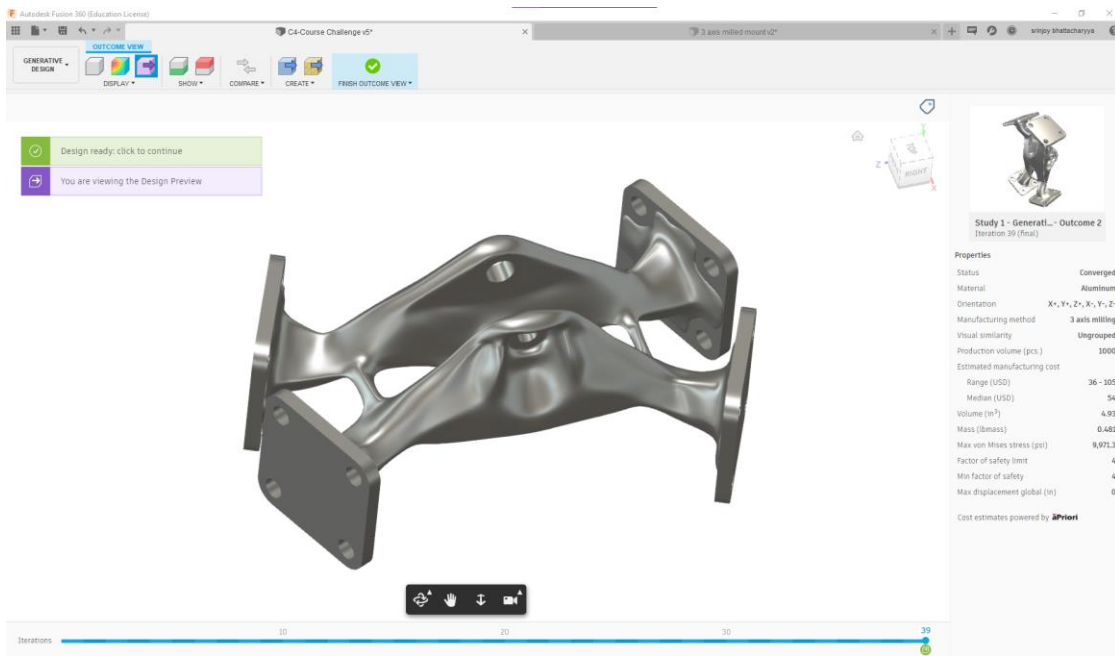

GENERATIVE DESIGN BRACKET

STUDY ENVIRONMENT SETUP

GENERATED MODEL

EXPORTED MODEL

LINK TO DESIGN

<https://a360.co/30EeCfu>

MODEL SIMULATIONS

FULL ASSEMBLY