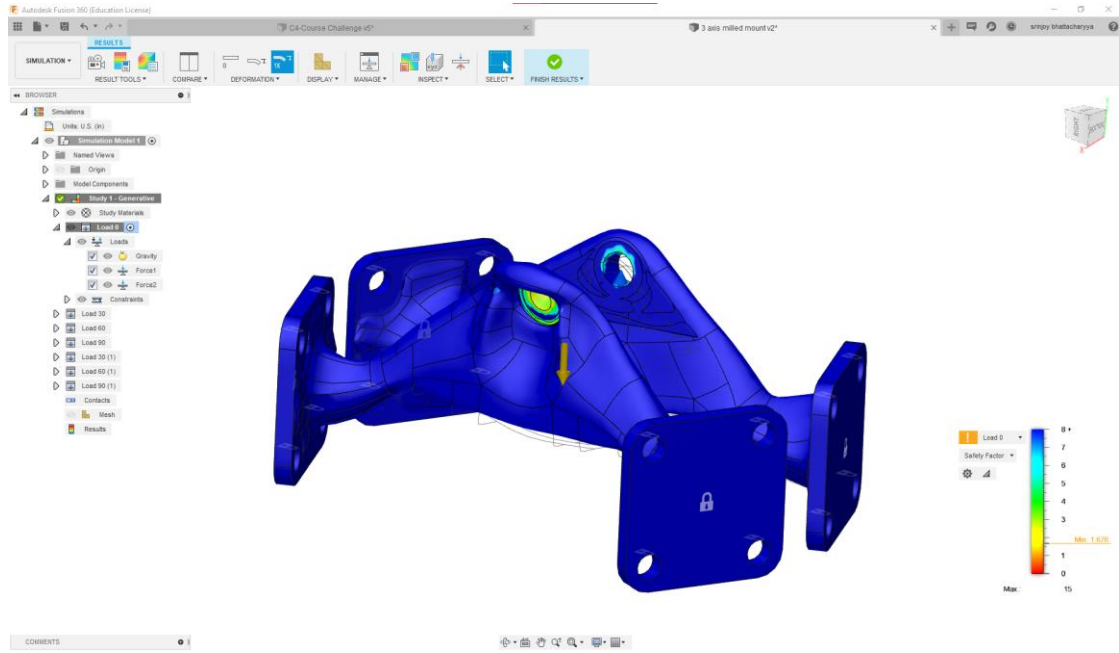

GENERATIVE DESIGN BRACKET

STUDY ENVIRONMENT SETUP

GENERATED MODEL

EXPORTED MODEL

LINK TO DESIGN

<https://a360.co/30EeCfu>

MODEL SIMULATIONS

FULL ASSEMBLY