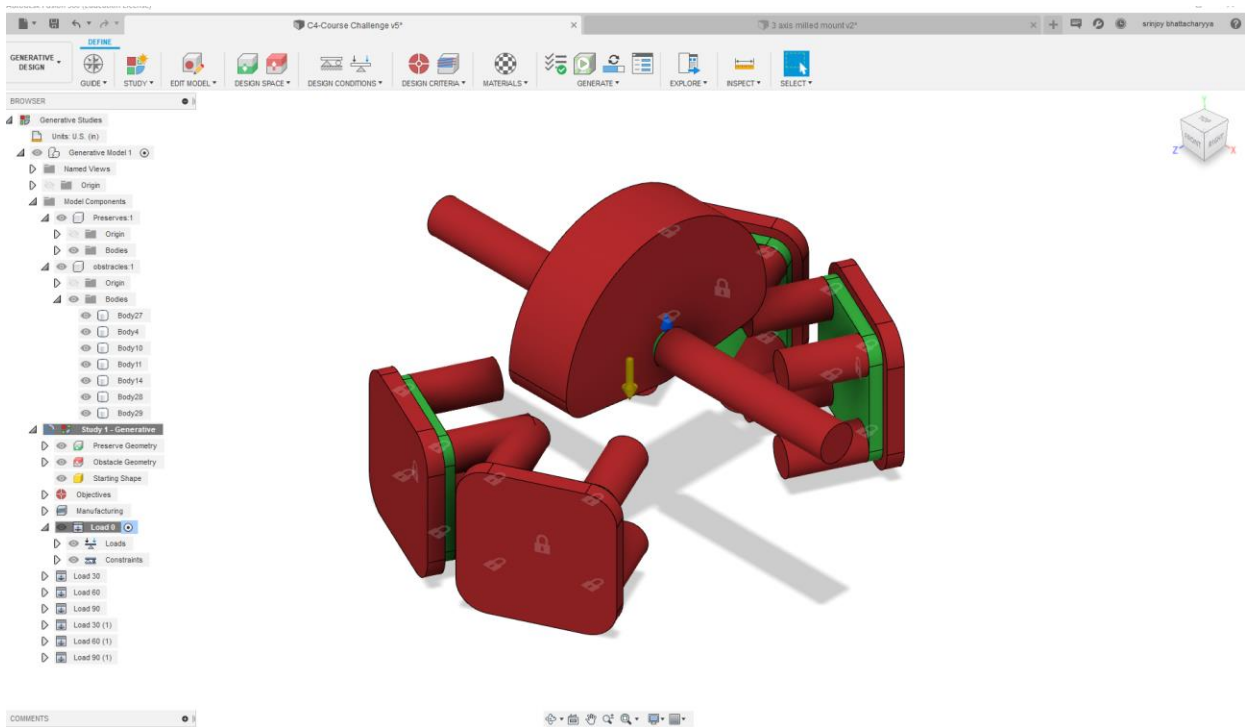

GENERATIVE DESIGN BRACKET

STUDY ENVIRONMENT SETUP

GENERATED MODEL

EXPORTED MODEL

LINK TO DESIGN

<https://a360.co/30EeCfu>

MODEL SIMULATIONS

FULL ASSEMBLY